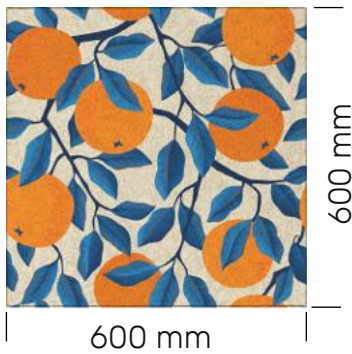

**Available colors:** UV CMYK printing on the p.line FD05 Sandy Beige panel

**Minimum order:** 1 panel 600 x 600 x 9 mm

**Packing:** 610 x 670 x 81 mm carton, contains 8 panels with a total weight of about 4,8 kg

**Installation method:** Sticking to the wall with mounting glue.

**Edge finishing:** V-cut at an angle of 30°, depth 3 mm

**Panel dimension:** 600 x 600 x 9 mm

**Graphics:** Available to order or on the [www.valare.eu](http://www.valare.eu)

Example panel:

Example composition:

Base color:

FD05 / Sandy Beige

**Thickness:** +/- 9 mm | **Density:** 1600 g / m<sup>2</sup> | **Composition:** 100% PET polyester (partially recycled)  
**Sound absorption class:** None | **Fire classification:** None