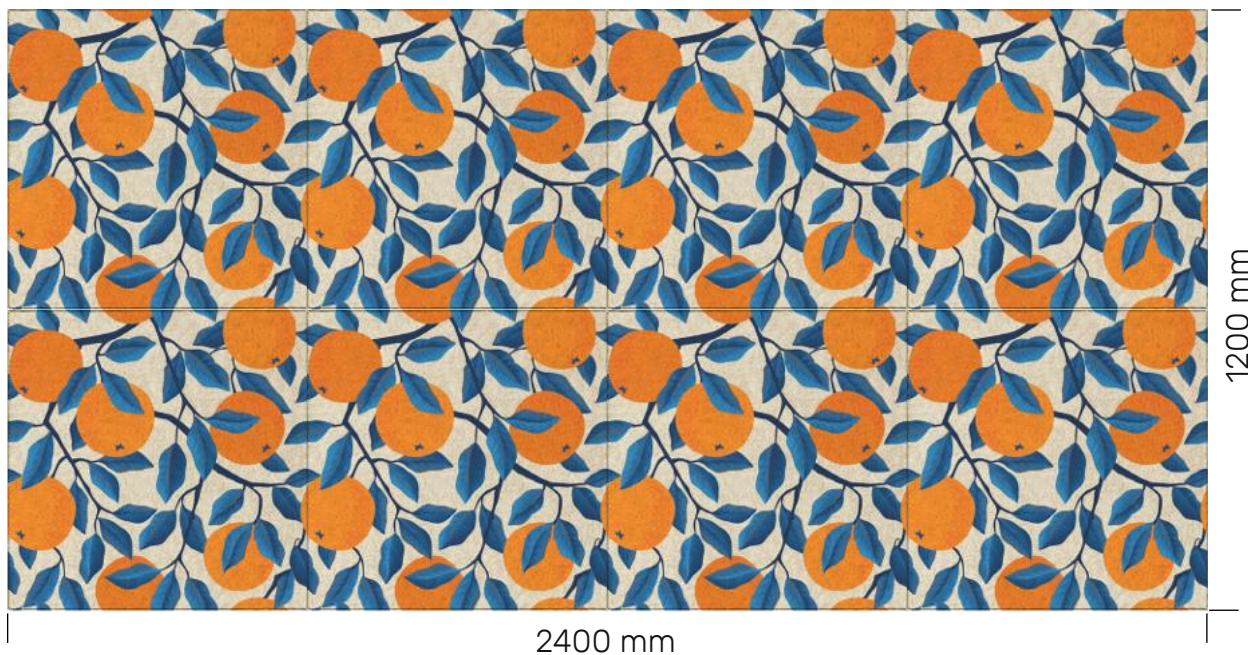

**Available colors:** UV CMYK printing on the p.line FD05 Sandy Beige panel

**Minimum order:** 1 panel 600 x 600 x 9 mm

**Packing:** 610 x 670 x 81 mm carton, contains 8 panels with a total weight of about 4,8 kg

**Installation method:** Sticking to the wall with mounting glue.

**Edge finishing:** V-cut at an angle of 30°, depth 3 mm

**Panel dimension:** 600 x 600 x 9 mm

**Graphics:** Available to order or on the [www.valare.eu](http://www.valare.eu)

Example panel:

Example composition:

Base color:

FD05 / Sandy Beige

**Thickness:** +/- 9 mm | **Density:** 1600 g / m<sup>2</sup> | **Composition:** 100% PET polyester (partially recycled)  
**Sound absorption class:** None | **Fire classification:** None