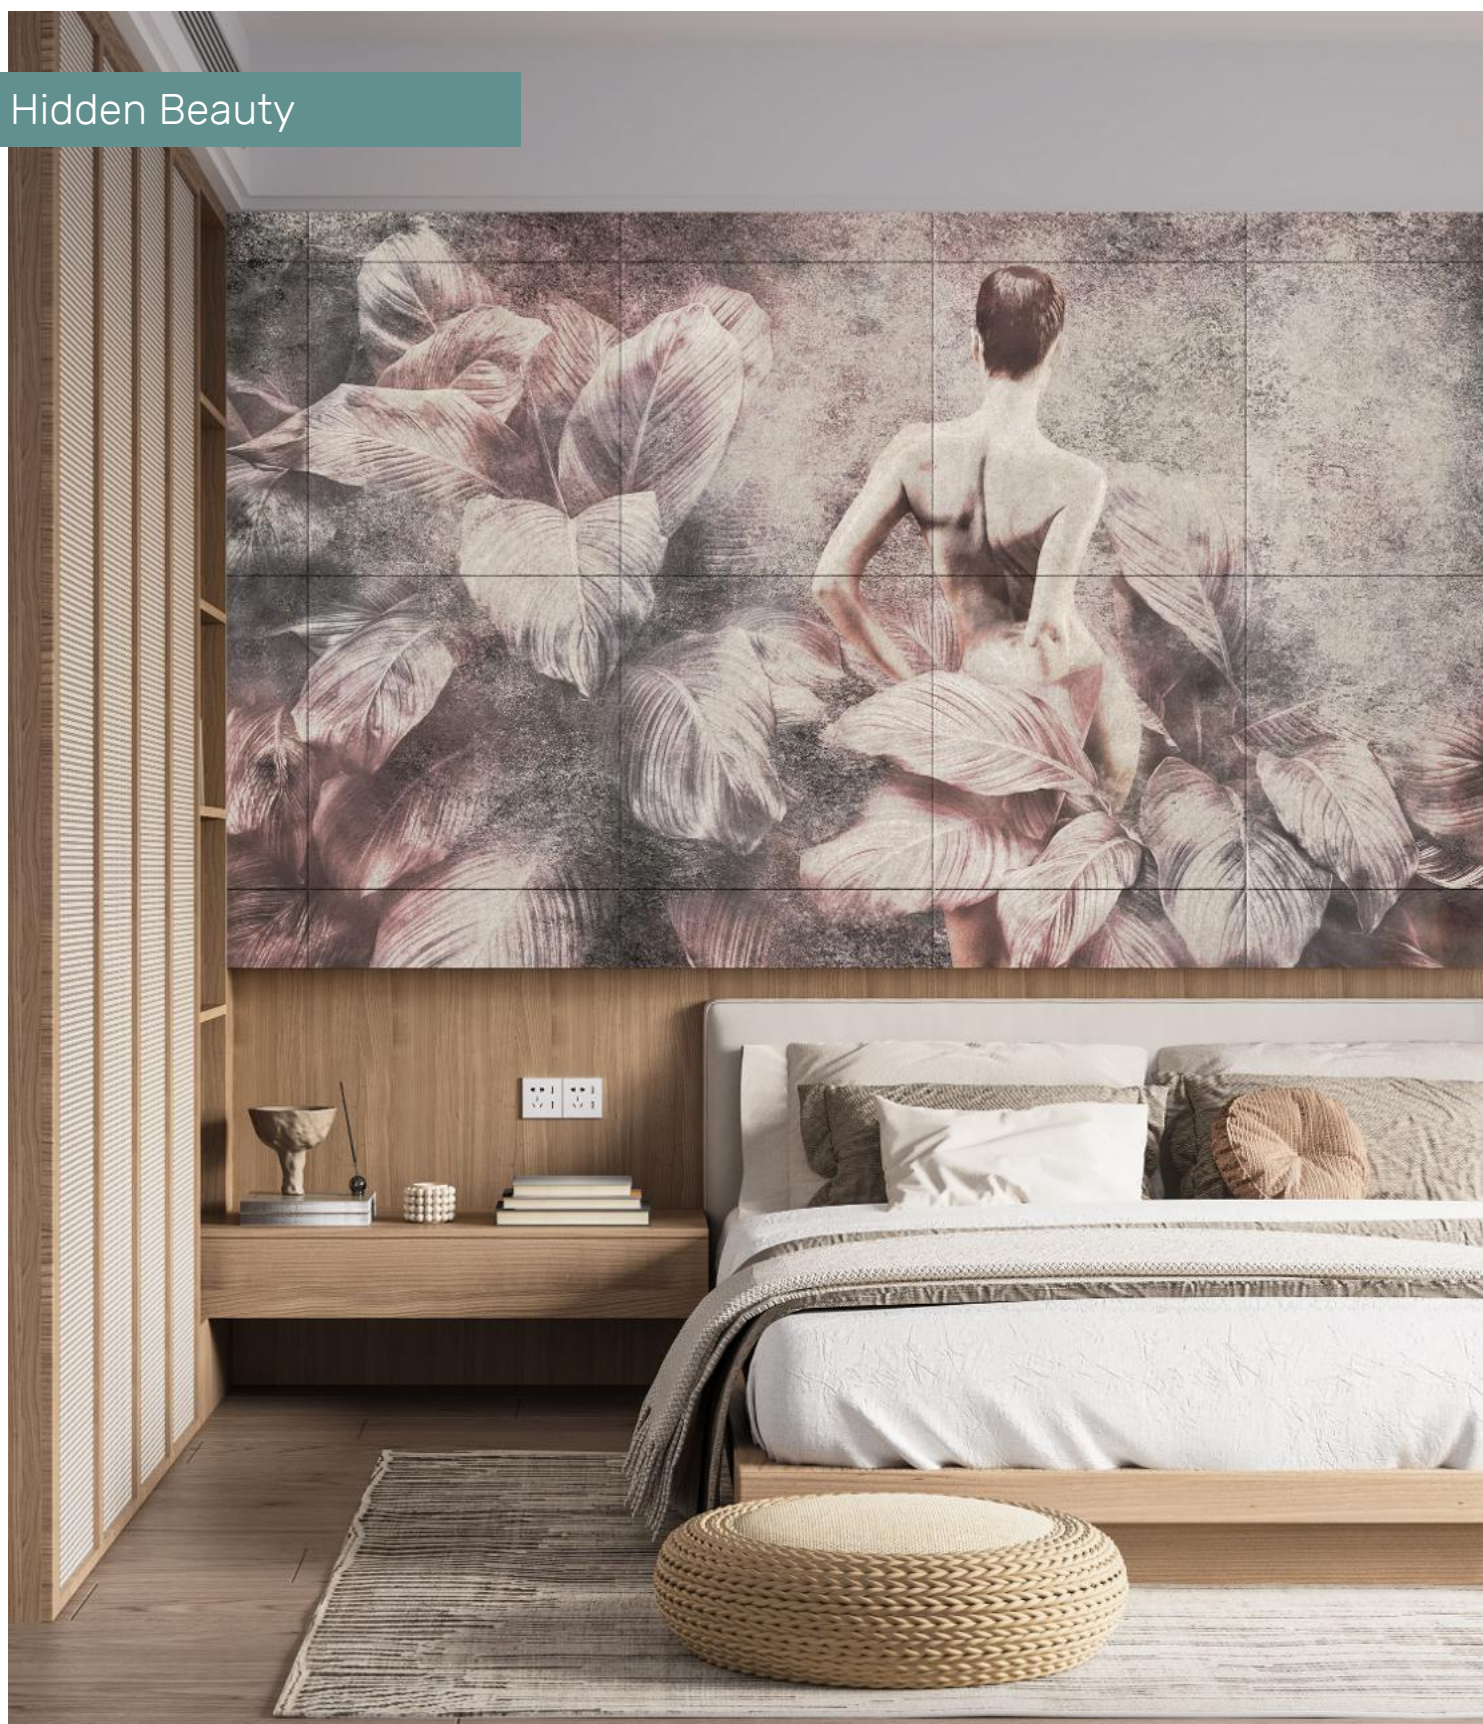

Green Jungle

Hidden Beauty