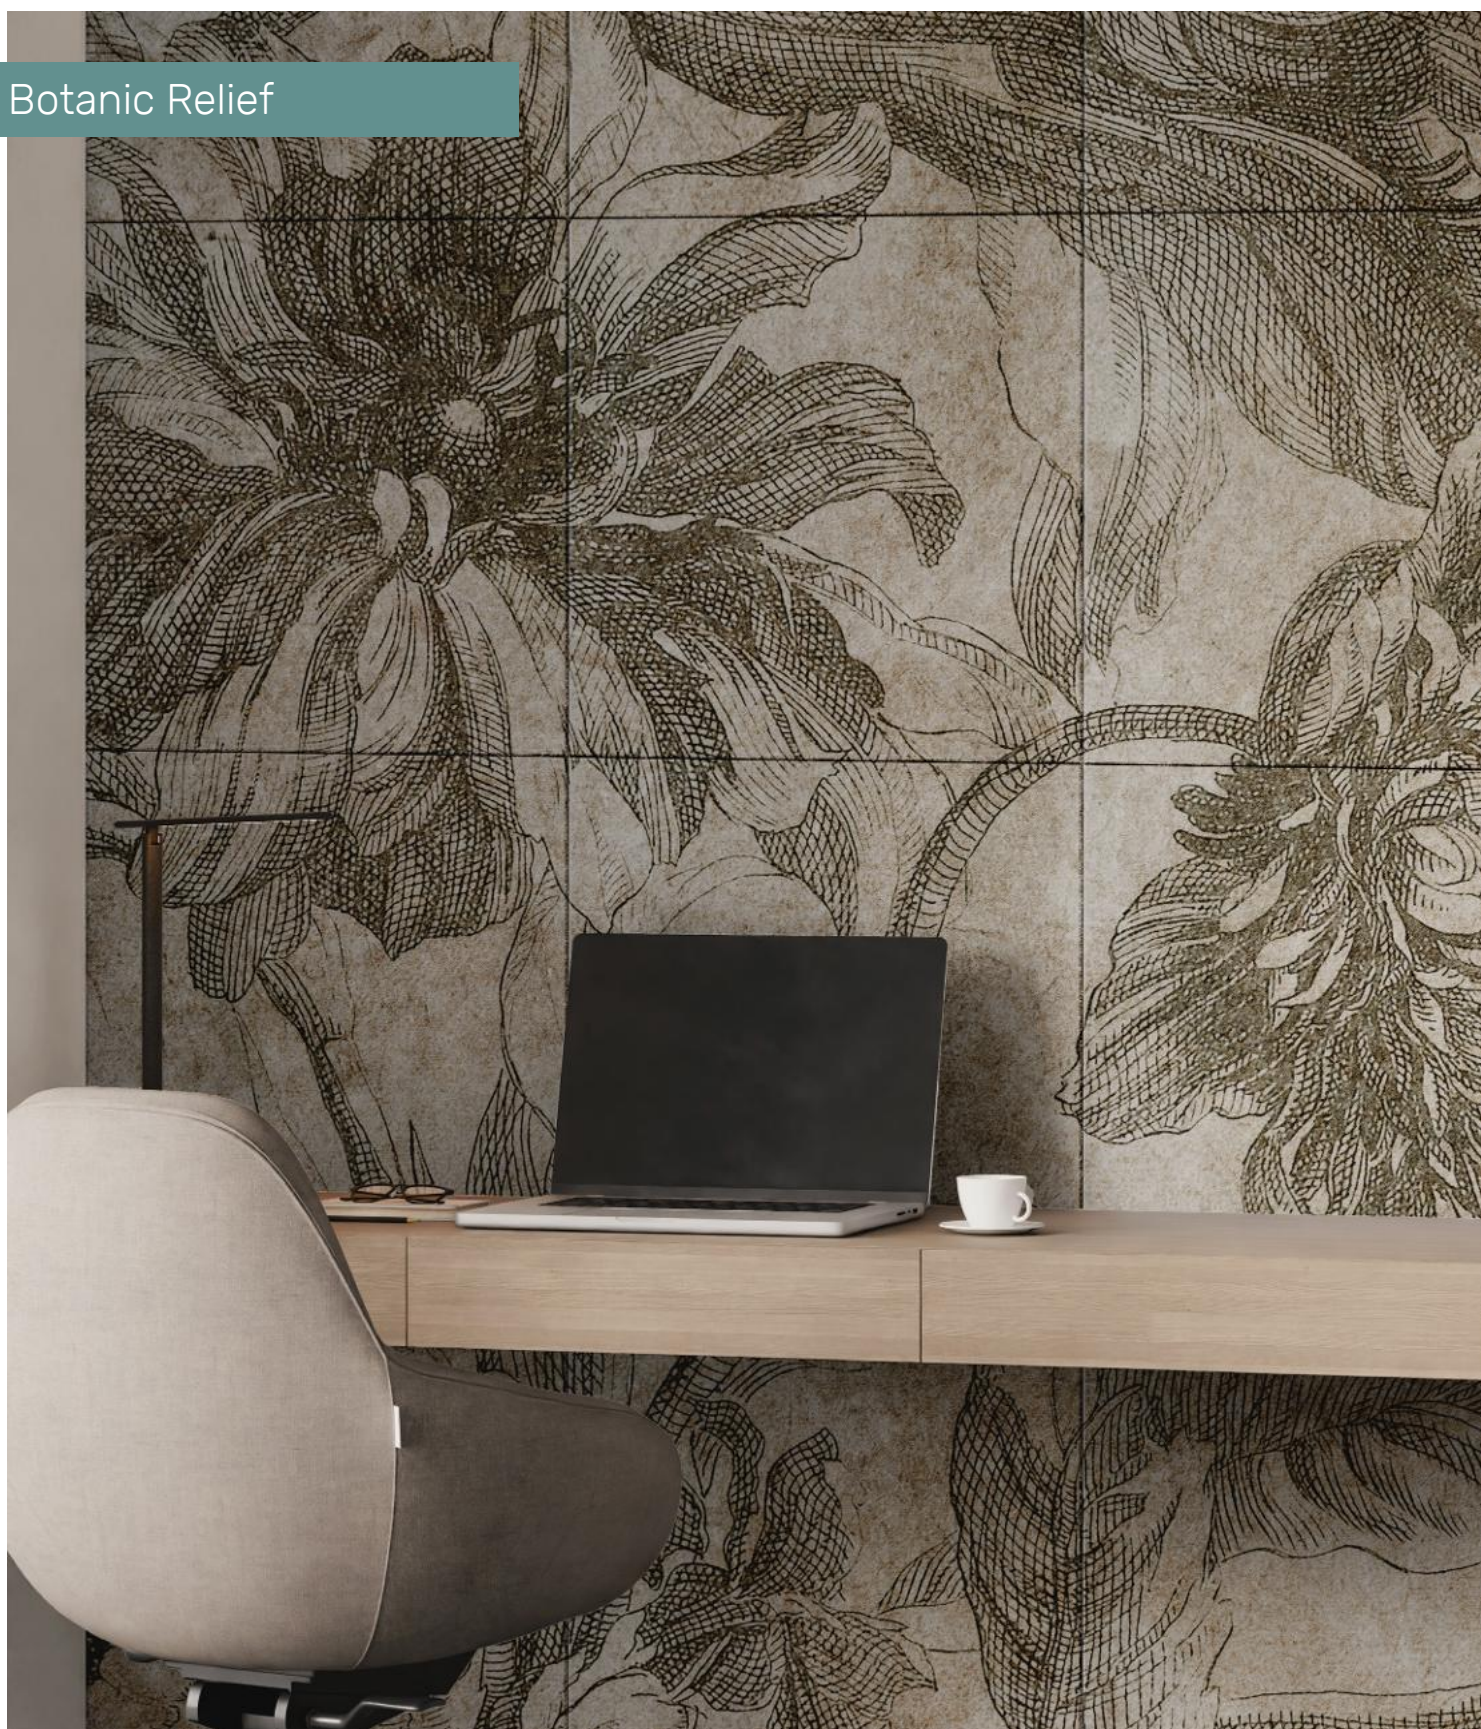

Botanic Relief