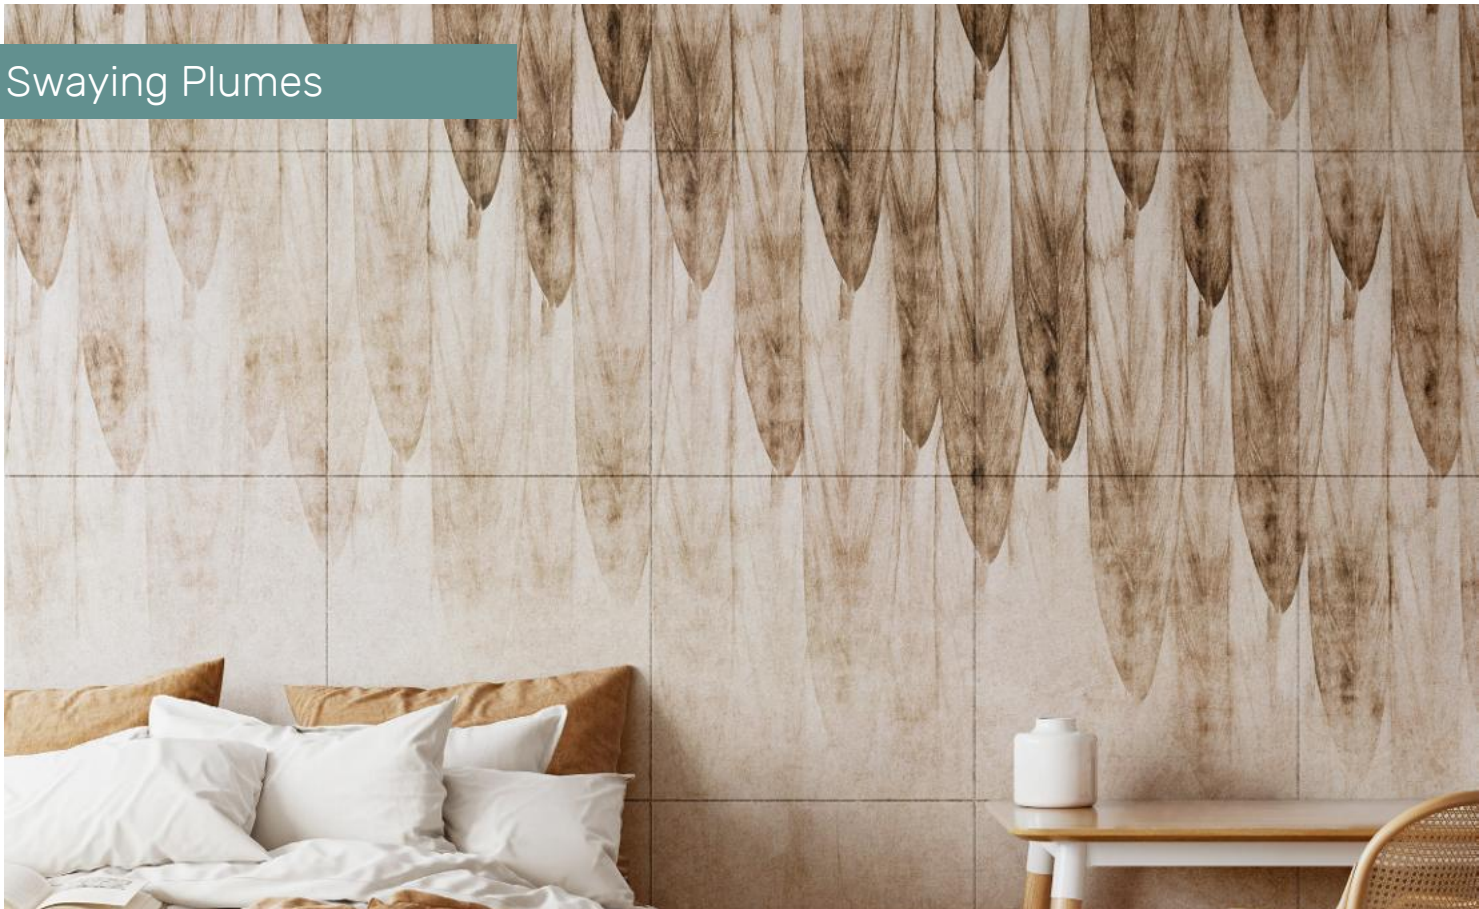

## Swaying Plumes

Decorative panels - **PrintSonic**

**PrintSonic** felt panels are distinguished by precise, fine V-cut incisions and a high-quality printed finish. As a result, once installed, the individual elements fit together seamlessly, forming a cohesive and aesthetically refined wall composition. This solution enables the creation of a uniform graphic effect with meticulously defined details and perfectly aligned edges.

Example panel:

Example composition:

Base color:

FD05 / Sandy Beige

**Thickness:** +/- 9 mm | **Density:** 1600 g / m<sup>2</sup> | **Composition:** 100% PET polyester (partially recycled)  
**Sound absorption class:** None | **Fire classification:** None