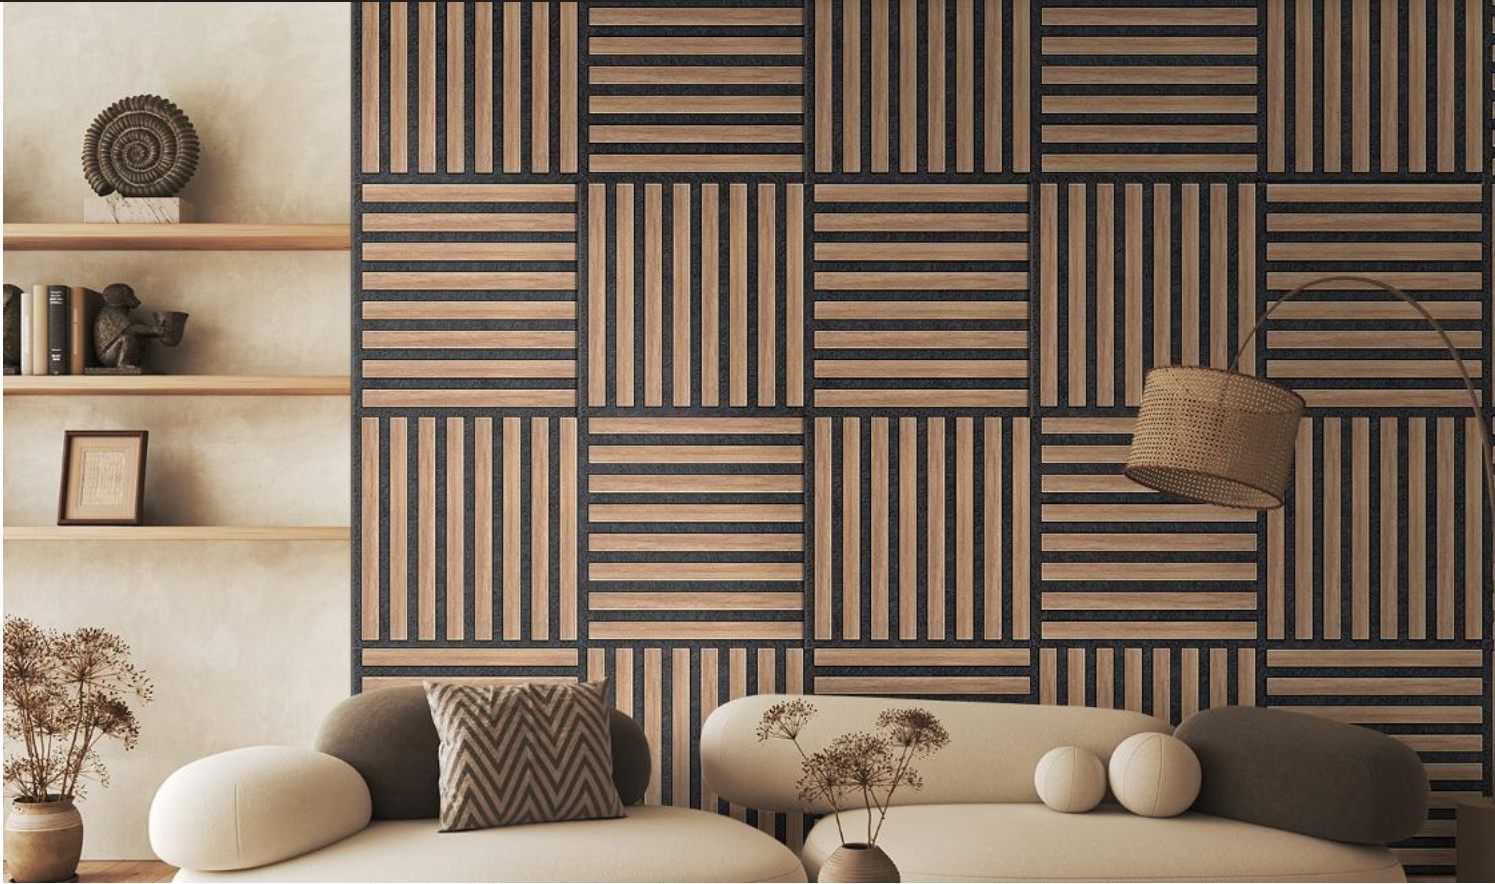

The panels are made from eco-friendly PET felt. The product features precise V-cutting and a durable, high-quality print of wood textures. After installation, the panels create a cohesive, aesthetic surface that fits any interior.

K_PE03

Composition K_PE03 in Grey Oak color

Composition K_PE02 in Vintage Oak color

Composition K_PSHS03 in Rustic Oak color

PrintShort - Models

Drawings of individual models.
Each panel dimension 600 x 600 x 9 mm.