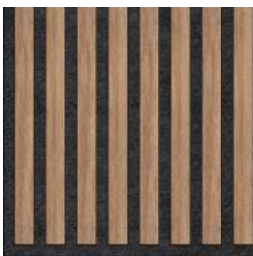

PrintEdge_D_VINTAGE OAK

PrintEdge_G_GREY OAK

PrintEdge_G_RUSTIC OAK

PrintEdge_G_VINTAGE OAK

PrintShort_L_GreyOak

PrintShort_L_RusticOak

PrintShort_L_VintageOak

PrintShort_R_GreyOak

All panels are available on a Raven Black base.

The three colors visible above - Grey Oak, Vintage Oak, and Rustic Oak - are applied using UV printing technology.

Thickness: +/- 9 mm | **Density:** 2000 g / m² | **Composition:** 100% PET polyester (partially recycled)