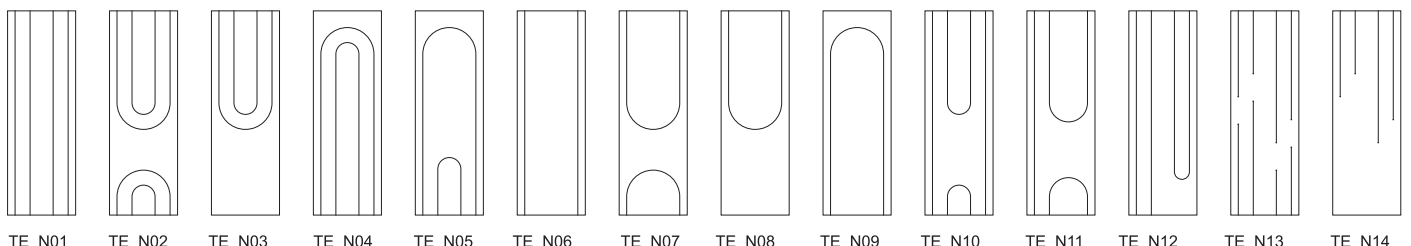

The **TileExclusive** collection has been developed with designers and discerning users in mind who value elegance combined with functionality. The catalogue presents five key models that best reflect the character of this series, enabling the creation of both minimalist and more decorative interior concepts.

The full offer includes over thirty additional variants, available exclusively in the FDstudio application, where users can explore the extended model catalogue and place orders directly with a distributor.