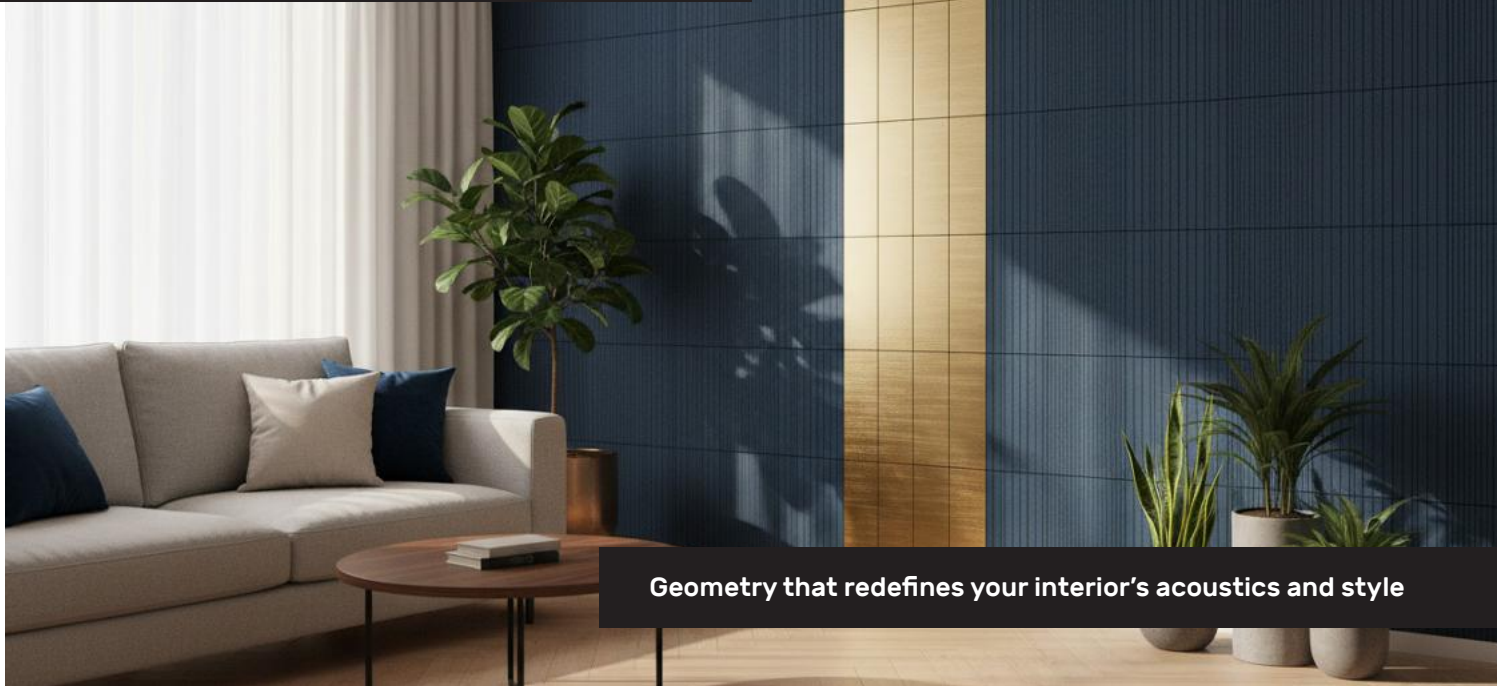

TileExclusive – Acoustics captured in an elegant form

Geometry that redefines your interior's acoustics and style

TileExclusive – Feltdecor® Acoustic Panels

TileExclusive is a collection created for interiors where aesthetics go hand in hand with functionality. The five unique designs available in the catalogue allow for the creation of harmonious arrangements or bold, decorative compositions that transform a wall from a mere background element into the focal point of the space. For those seeking even greater flexibility, we have prepared over thirty additional variants, ready to explore and configure in the FDstudio application. The panels effectively reduce noise while creating an atmosphere that supports relaxation and concentration. Subtle incisions and the soft felt surface add depth and warmth to the interior while significantly enhancing room acoustics.

This solution performs equally well in private residences and commercial environments – from offices and hotels to meeting rooms and restaurants. The panels effectively reduce noise while fostering an atmosphere conducive to relaxation and concentration. With a diverse range of designs and an extensive colour palette, they can be easily tailored to suit individual requirements and the unique character of any interior.