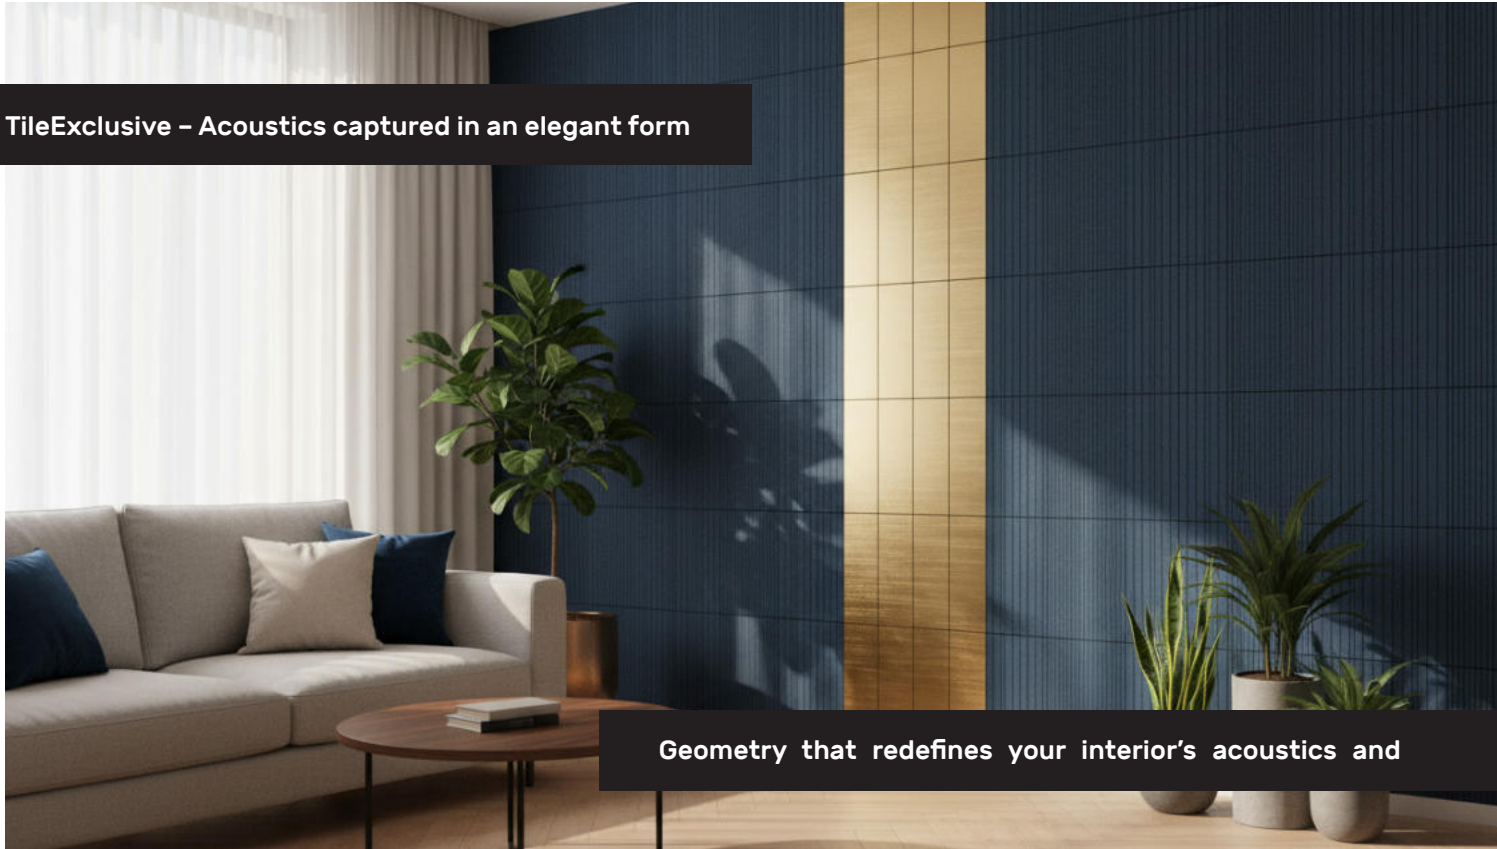

TileExclusive – Acoustics captured in an elegant form

Geometry that redefines your interior's acoustics and

TileExclusive – Feltdecor® Acoustic Panels

TileExclusive is a collection created for interiors where aesthetics go hand in hand with functionality. The five unique designs available in the catalogue allow for the creation of harmonious arrangements or bold, decorative compositions that transform a wall from a mere background element into the focal point of the space. For those seeking even greater flexibility, we have prepared over thirty additional variants, ready to explore and configure in the FDstudio application. The panels effectively reduce noise while creating an atmosphere that supports relaxation and concentration. Subtle incisions and the soft felt surface add depth and warmth to the interior while significantly enhancing room acoustics.

This solution performs equally well in private residences and commercial environments – from offices and hotels to meeting rooms and restaurants. The panels effectively reduce noise while fostering an atmosphere conducive to relaxation and concentration. With a diverse range of designs and an extensive colour palette, they can be easily tailored to suit individual requirements and the unique character of any interior.

TileExclusive also offers the possibility to enrich arrangements with premium elements, including natural FlexWood, elegant marble panels, and metallic Dibond accents in shades of gold, silver, copper, and black. Such combinations open the way to designs that are not only practical but also luxurious, going beyond standard acoustic solutions.

Available colors: According to t.line color chart

Minimum order: 1 panel

Packing: 600 × 500 × 155 mm (12 panels, format 592 × 444 mm)

Installation method: Sticking to the wall with mounting glue

Cutting method: V-cut at an angle of 30°

Edge finishing: V-cut at an angle of 30°

Panel dimension: 148 × 444 × 12 mm

3D models: Available from distributor