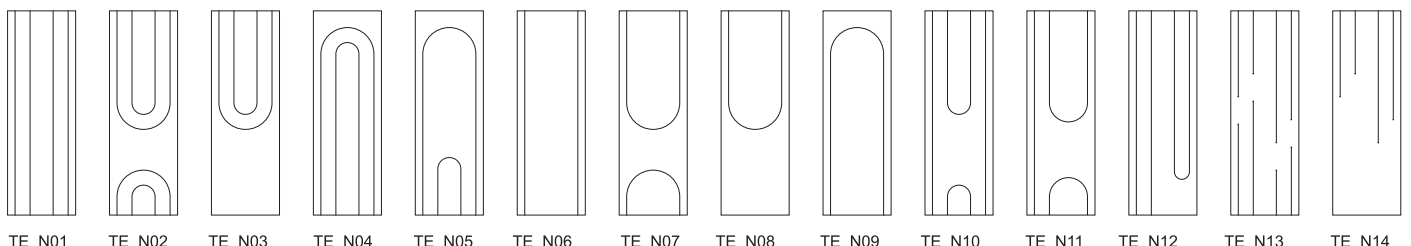

The **TileExclusive** collection has been developed with designers and discerning users in mind who value elegance combined with functionality. The catalogue presents five key models that best reflect the character of this series, enabling the creation of both minimalist and more decorative interior concepts.

The full offer includes over thirty additional variants, available exclusively in the FDstudio application, where users can explore the extended model catalogue and place orders directly with a distributor.