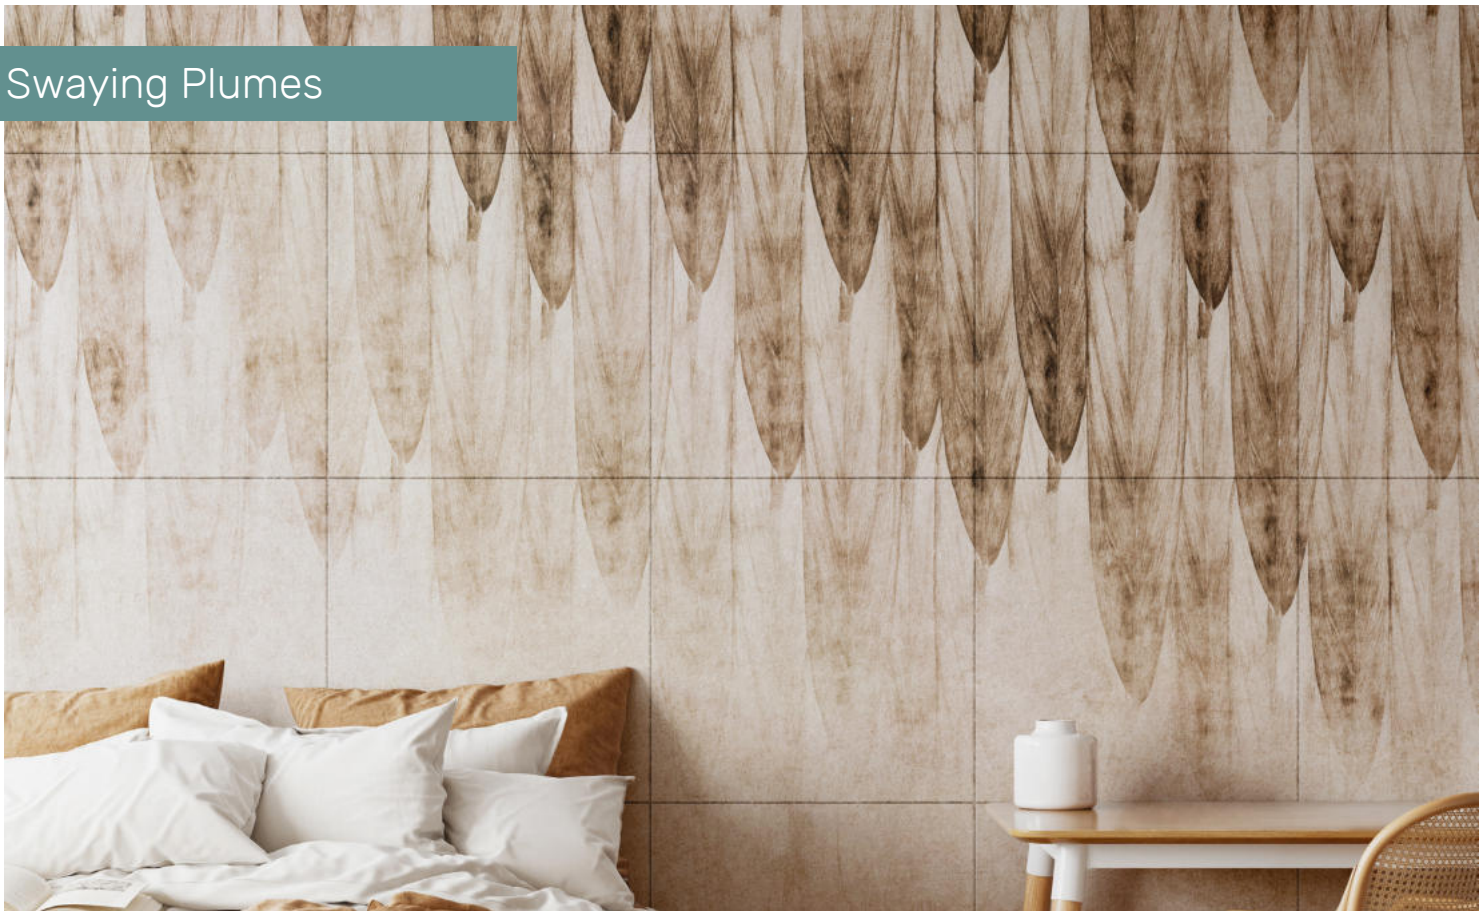

feltdecor[®]
p.line

More than silent

PrintSonic Collection

www.feltdecor.eu

Swaying Plumes

Decorative panels - **PrintSonic**

PrintSonic felt panels are distinguished by precise, fine V-cut incisions and a high-quality printed finish. As a result, once installed, the individual elements fit together seamlessly, forming a cohesive and aesthetically refined wall composition. This solution enables the creation of a uniform graphic effect with meticulously defined details and perfectly aligned edges.

Available colors: UV CMYK printing on the p.line FD05 Sandy Beige panel

Minimum order: 1 panel 600 x 600 x 9 mm

Packing: 610 x 670 x 81 mm carton, contains 8 panels with a total weight of about 4,8 kg

Installation method: Sticking to the wall with mounting glue.

Edge finishing: V-cut at an angle of 30°, depth 3 mm

Panel dimension: 600 x 600 x 9 mm

Graphics: Available to order or on the www.valare.eu

Example panel:

Example composition:

Base color:

FD05 / Sandy Beige