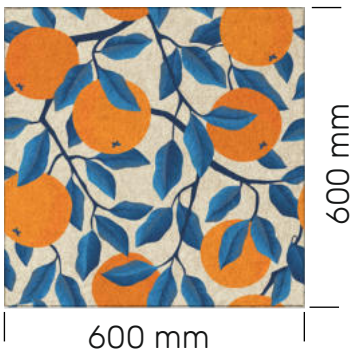

feltdecor[®]
p.line

More than silent

PrintSonic Collection

www.feltdecor.eu

Swaying Plumes

Decorative panels - **PrintSonic**

PrintSonic felt panels are distinguished by precise, fine V-cut incisions and a high-quality printed finish. As a result, once installed, the individual elements fit together seamlessly, forming a cohesive and aesthetically refined wall composition. This solution enables the creation of a uniform graphic effect with meticulously defined details and perfectly aligned edges.

Available colors: UV CMYK printing on the p.line FD05 Sandy Beige panel

Minimum order: 1 panel 600 x 600 x 9 mm

Packing: 610 x 670 x 81 mm carton, contains 8 panels with a total weight of about 4,8 kg

Installation method: Sticking to the wall with mounting glue.

Edge finishing: V-cut at an angle of 30°, depth 3 mm

Panel dimension: 600 x 600 x 9 mm

Graphics: Available to order or on the www.valare.eu

Example panel:

Example composition:

Base color:

FD05 / Sandy Beige