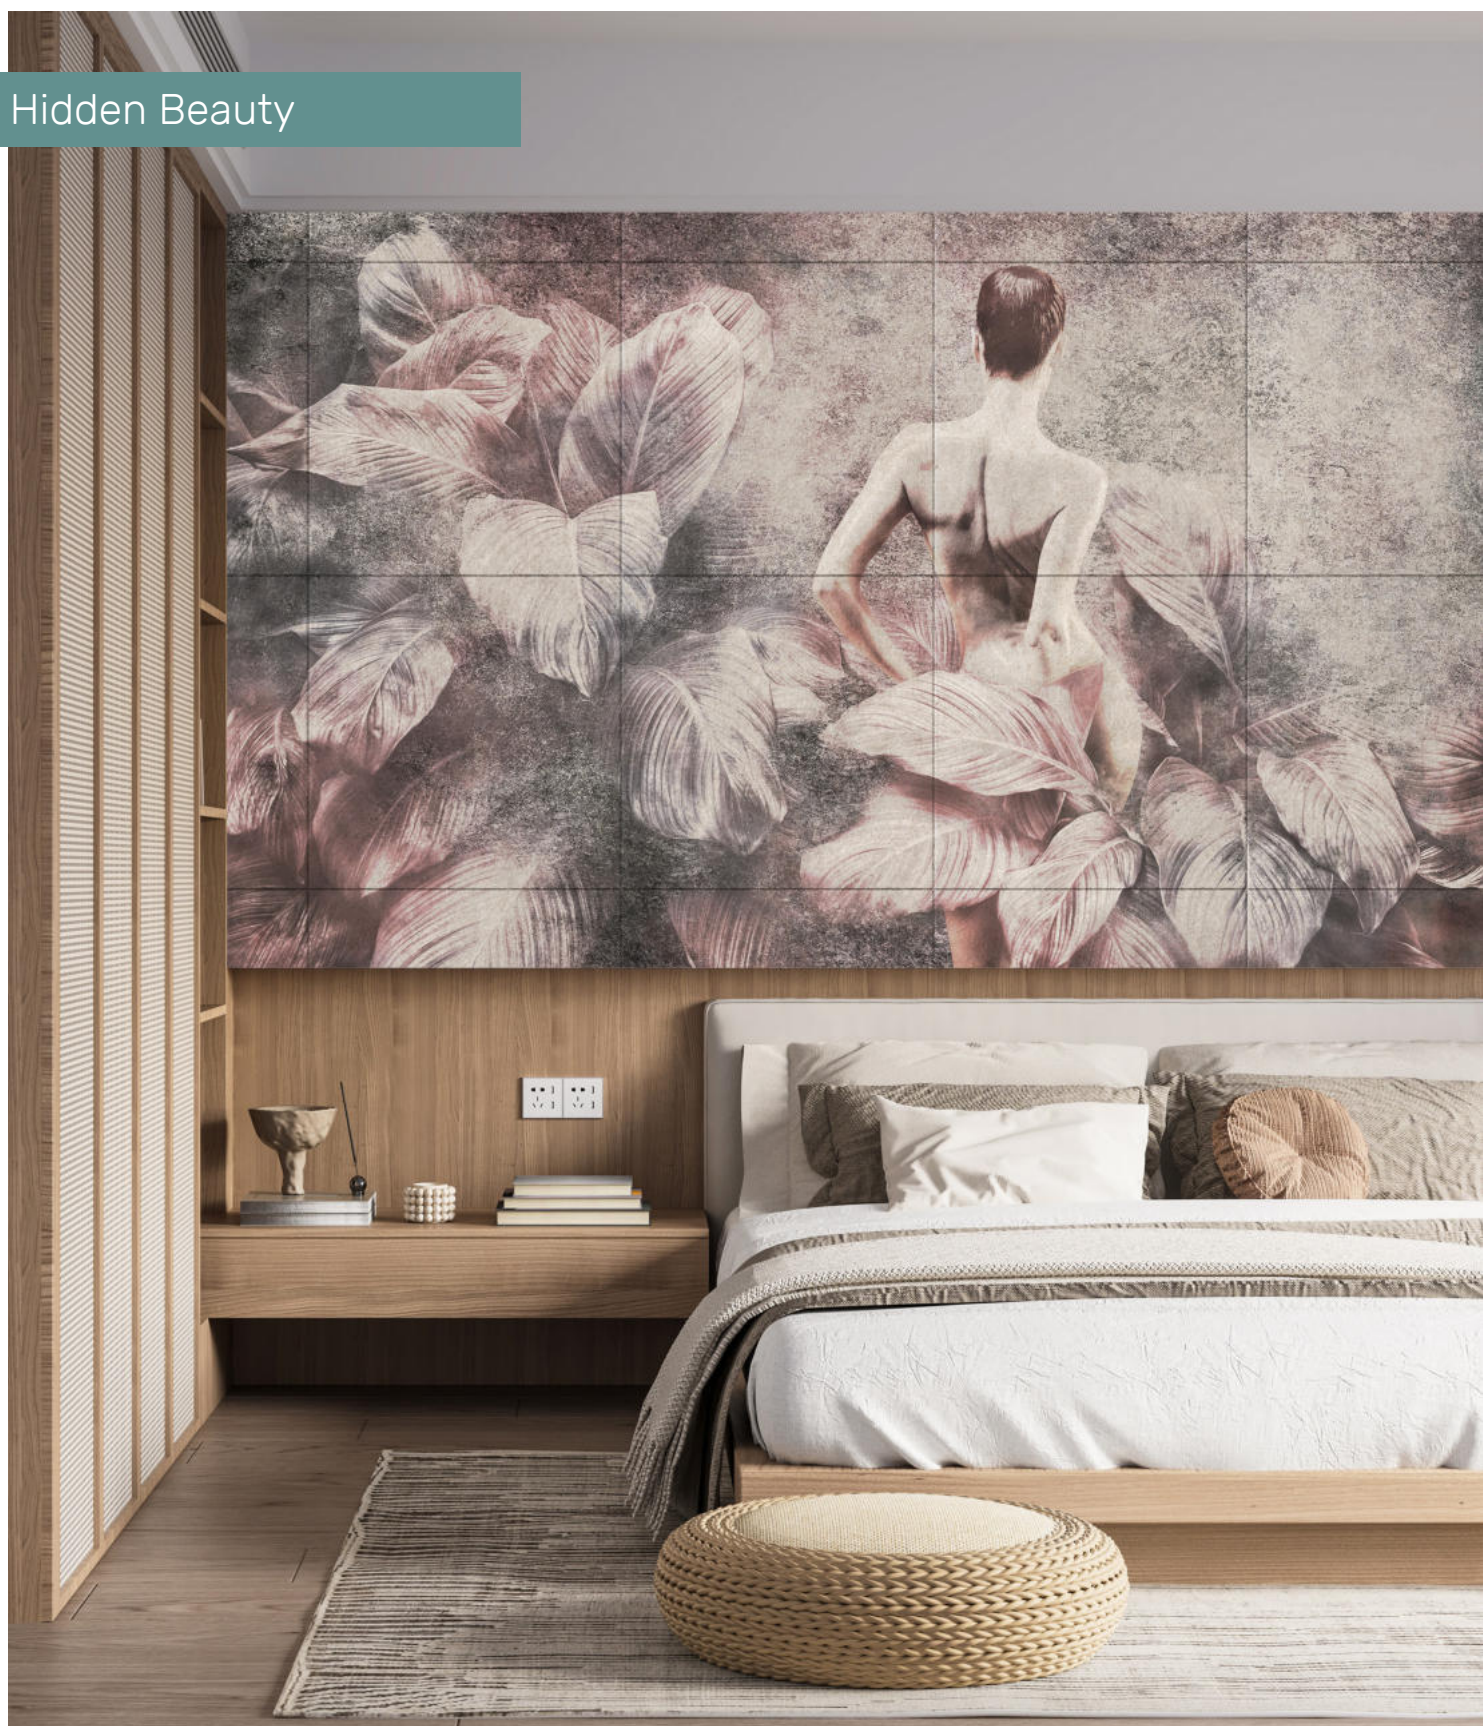

Green Jungle

Hidden Beauty