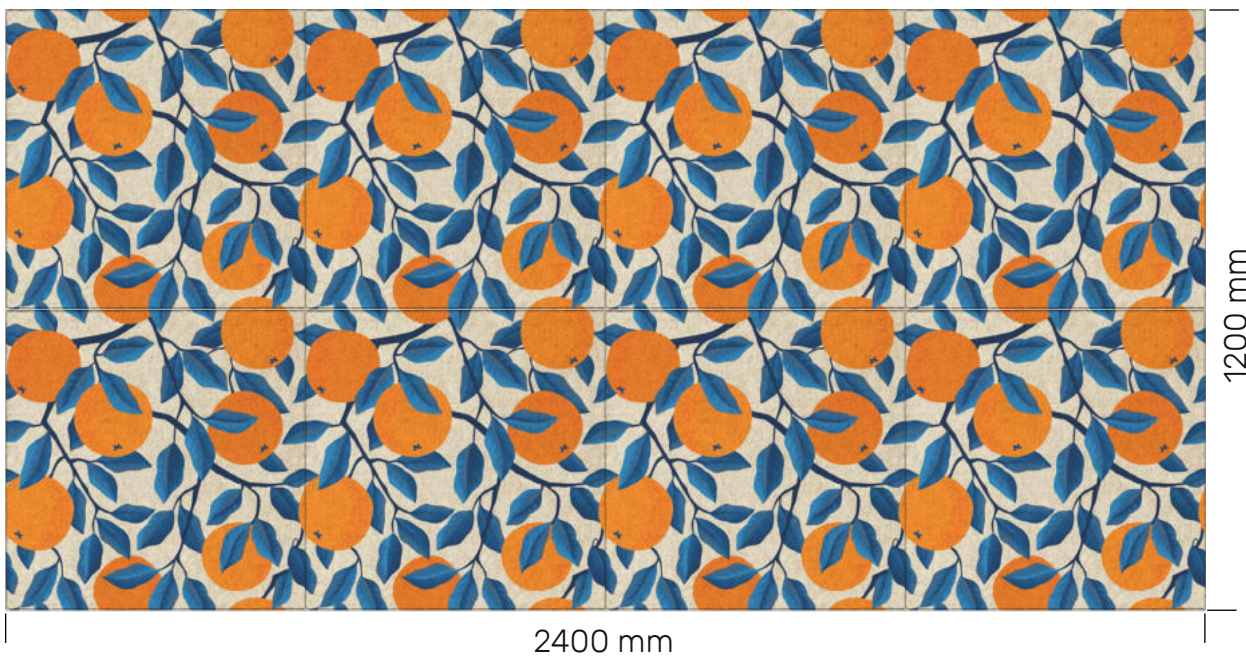

Available colors: UV CMYK printing on the p.line FD05 Sandy Beige panel

Minimum order: 1 panel 600 x 600 x 9 mm

Packing: 610 x 670 x 81 mm carton, contains 8 panels with a total weight of about 4,8 kg

Installation method: Sticking to the wall with mounting glue.

Edge finishing: V-cut at an angle of 30°, depth 3 mm

Panel dimension: 600 x 600 x 9 mm

Graphics: Available to order or on the www.valare.eu

Example panel:

Example composition:

Base color:

FD05 / Sandy Beige

Synthetic felt is a heterogeneous mixture of polyester fibers, so that slight differences in color are a natural characteristic of the material and are no reason for complaint.

The colors shown may vary depending on the characteristics of your screen - we recommend that you visit your dealer to make sure of your final color choice.